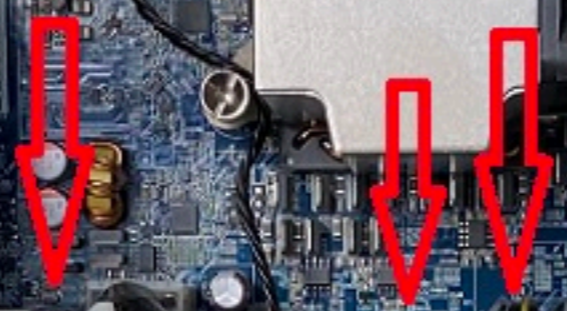

**HP USB3 PCIe card  
(Texas Instruments)**

**4-pin Molex plugs line  
feeds the USB3 card via  
a SATA power adapter,  
and also feeds the  
optical drive and the 6-  
pin power receptacle of  
the video card.**

**eSATA**

**Single PCIe supplemental power cable  
...use HP 6-to-8 pin adapter here**

W10  
Activated

2UA1220RVL  
 Hewlett-Packard

DC BRUSHLESS  
R0912VH  
MODEL 461773  
DC1

DC BRUSHLESS  
OF R0912VH  
MODEL 461773  
DC1